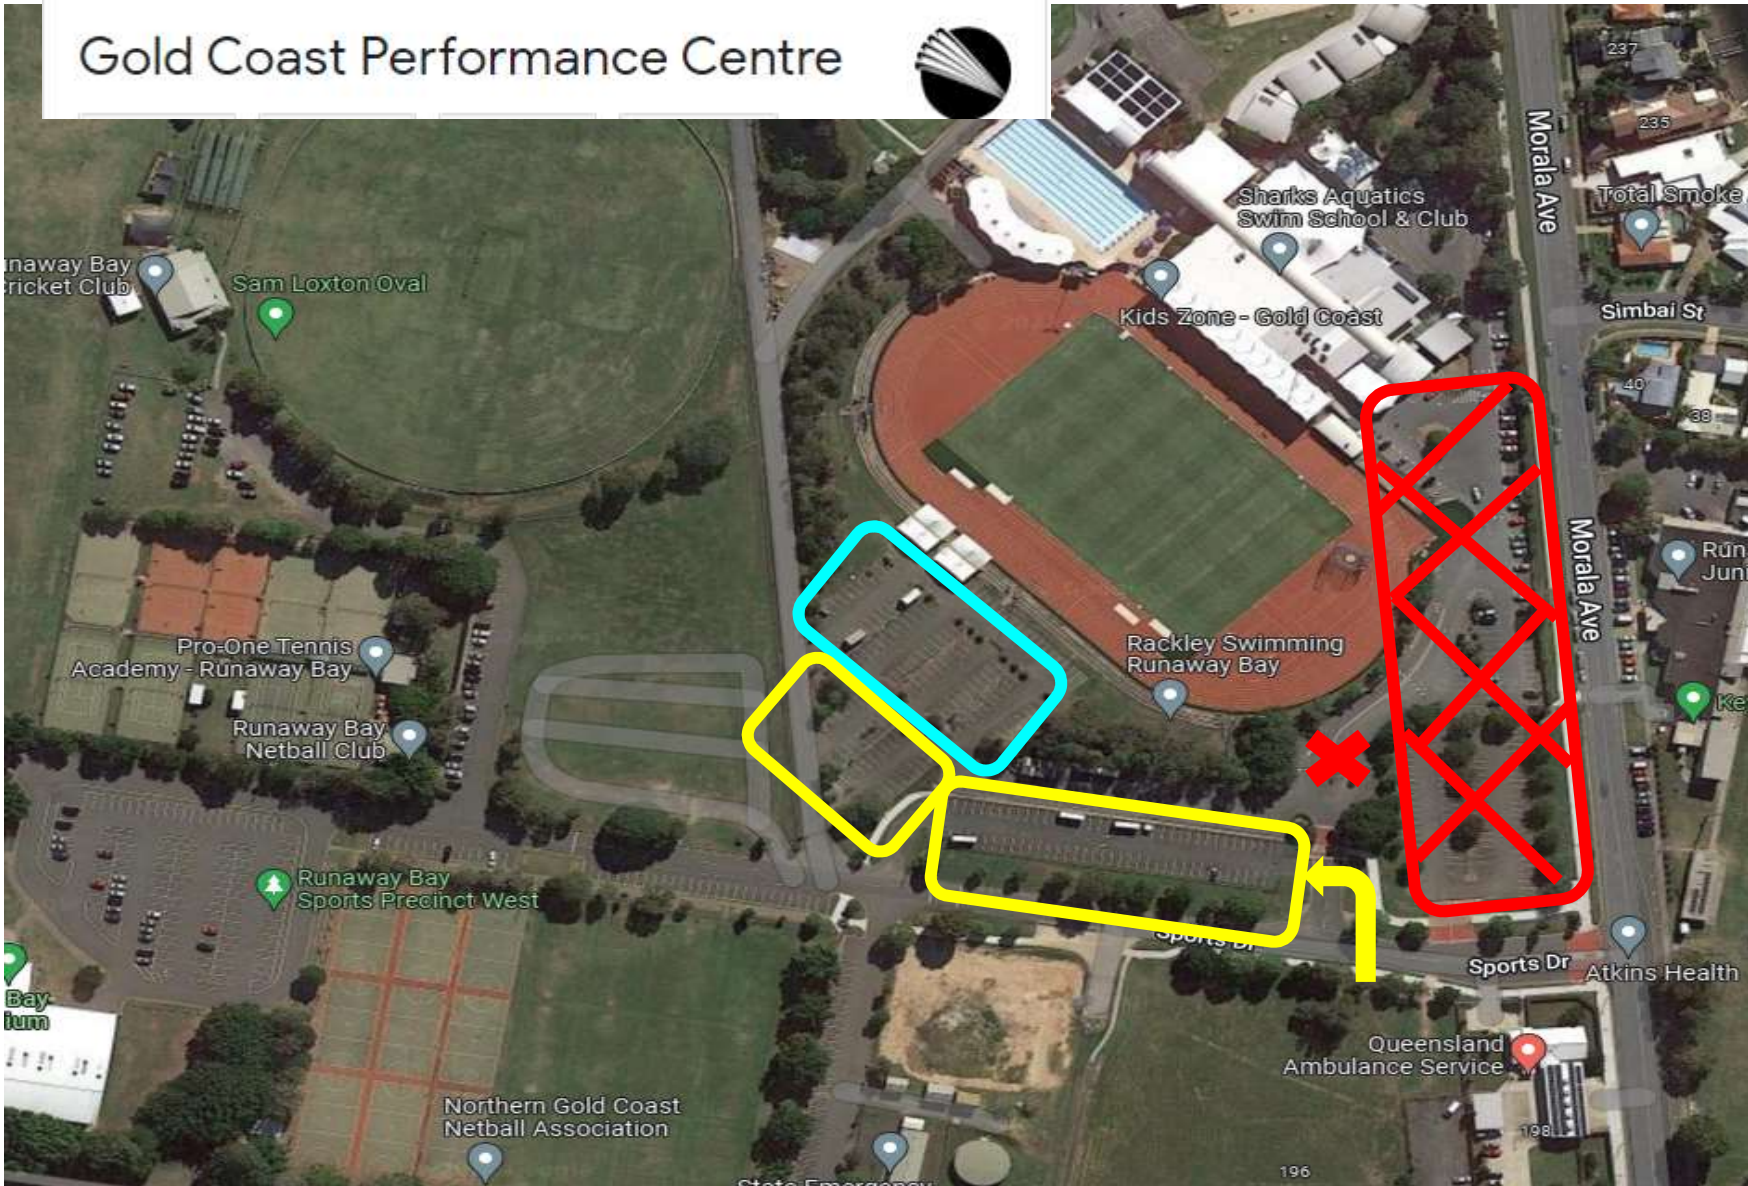

# PARKING AREAS MAP

Gold Coast Performance Centre

**OFFICIALS  
ONLY**

**PARENTS/  
STUDENTS**

**NO  
PARKING**