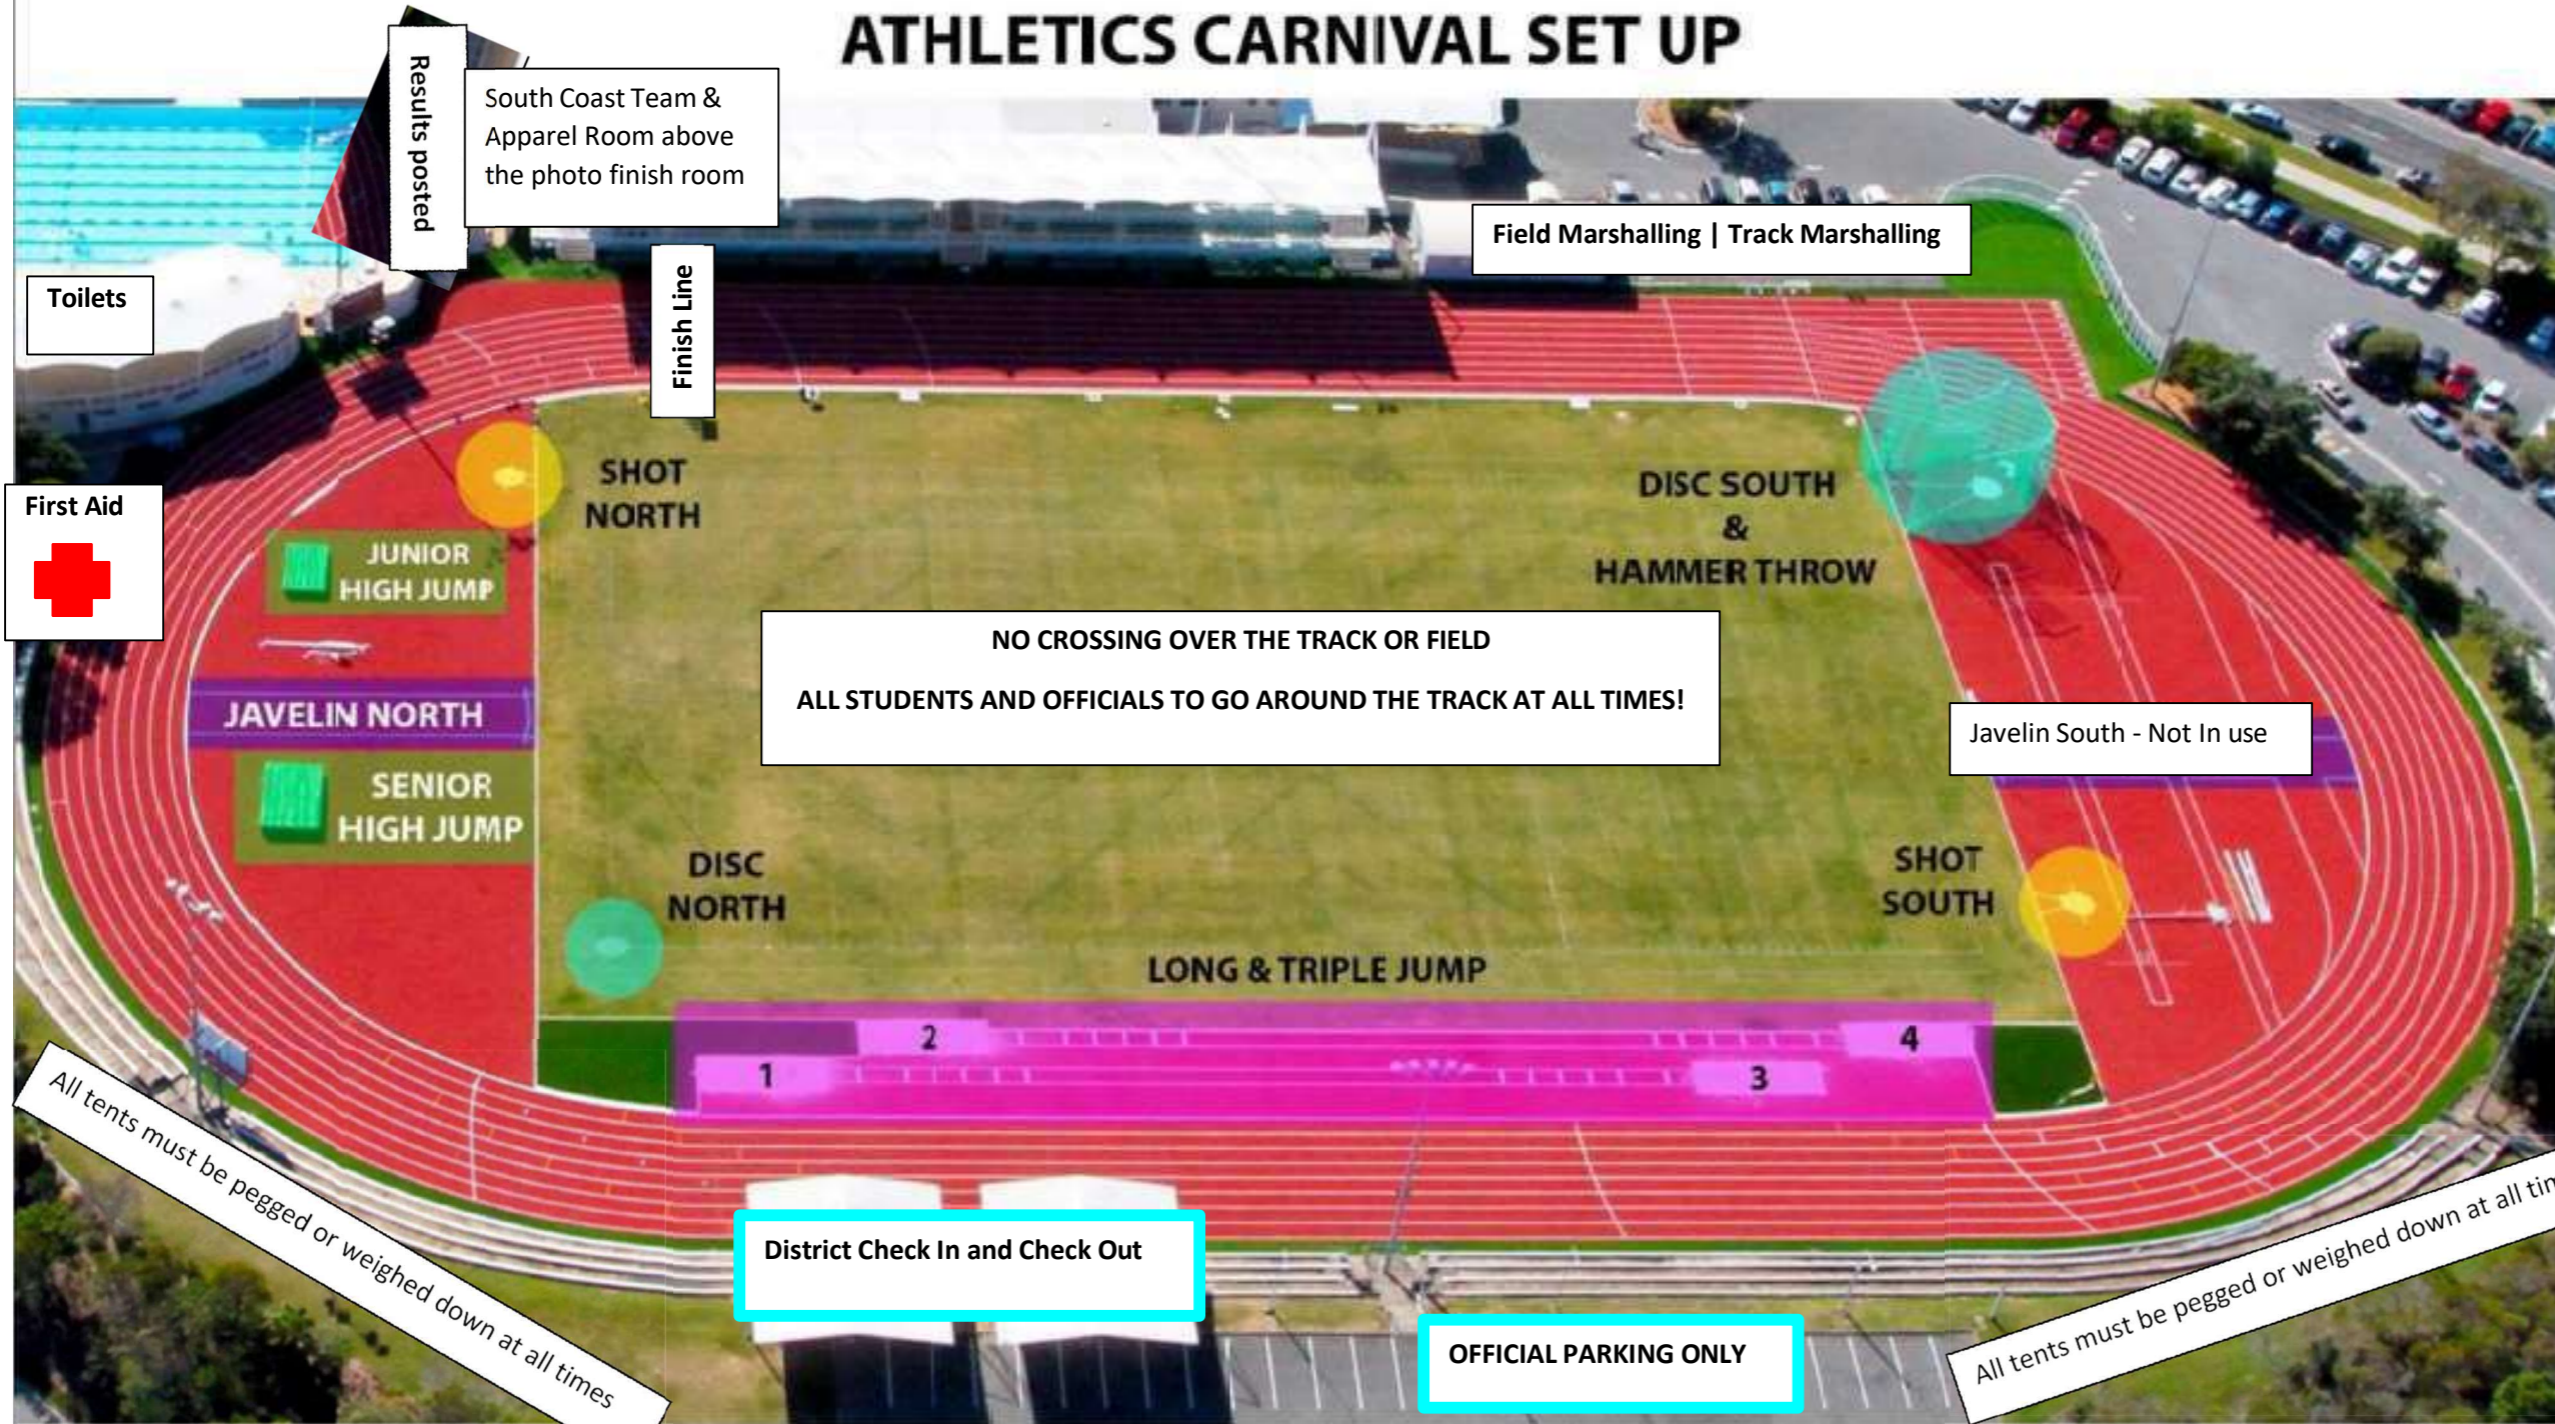

GOLD COAST PERFORMANCE CENTRE ATHLETICS CARNIVAL SET UP

Toilets

First Aid
+

Results posted

South Coast Team & Apparel Room above the photo finish room

Finish Line

Field Marshalling | Track Marshalling

NO CROSSING OVER THE TRACK OR FIELD
ALL STUDENTS AND OFFICIALS TO GO AROUND THE TRACK AT ALL TIMES!

Javelin South - Not In use

District Check In and Check Out

OFFICIAL PARKING ONLY

All tents must be pegged or weighed down at all times

All tents must be pegged or weighed down at all times